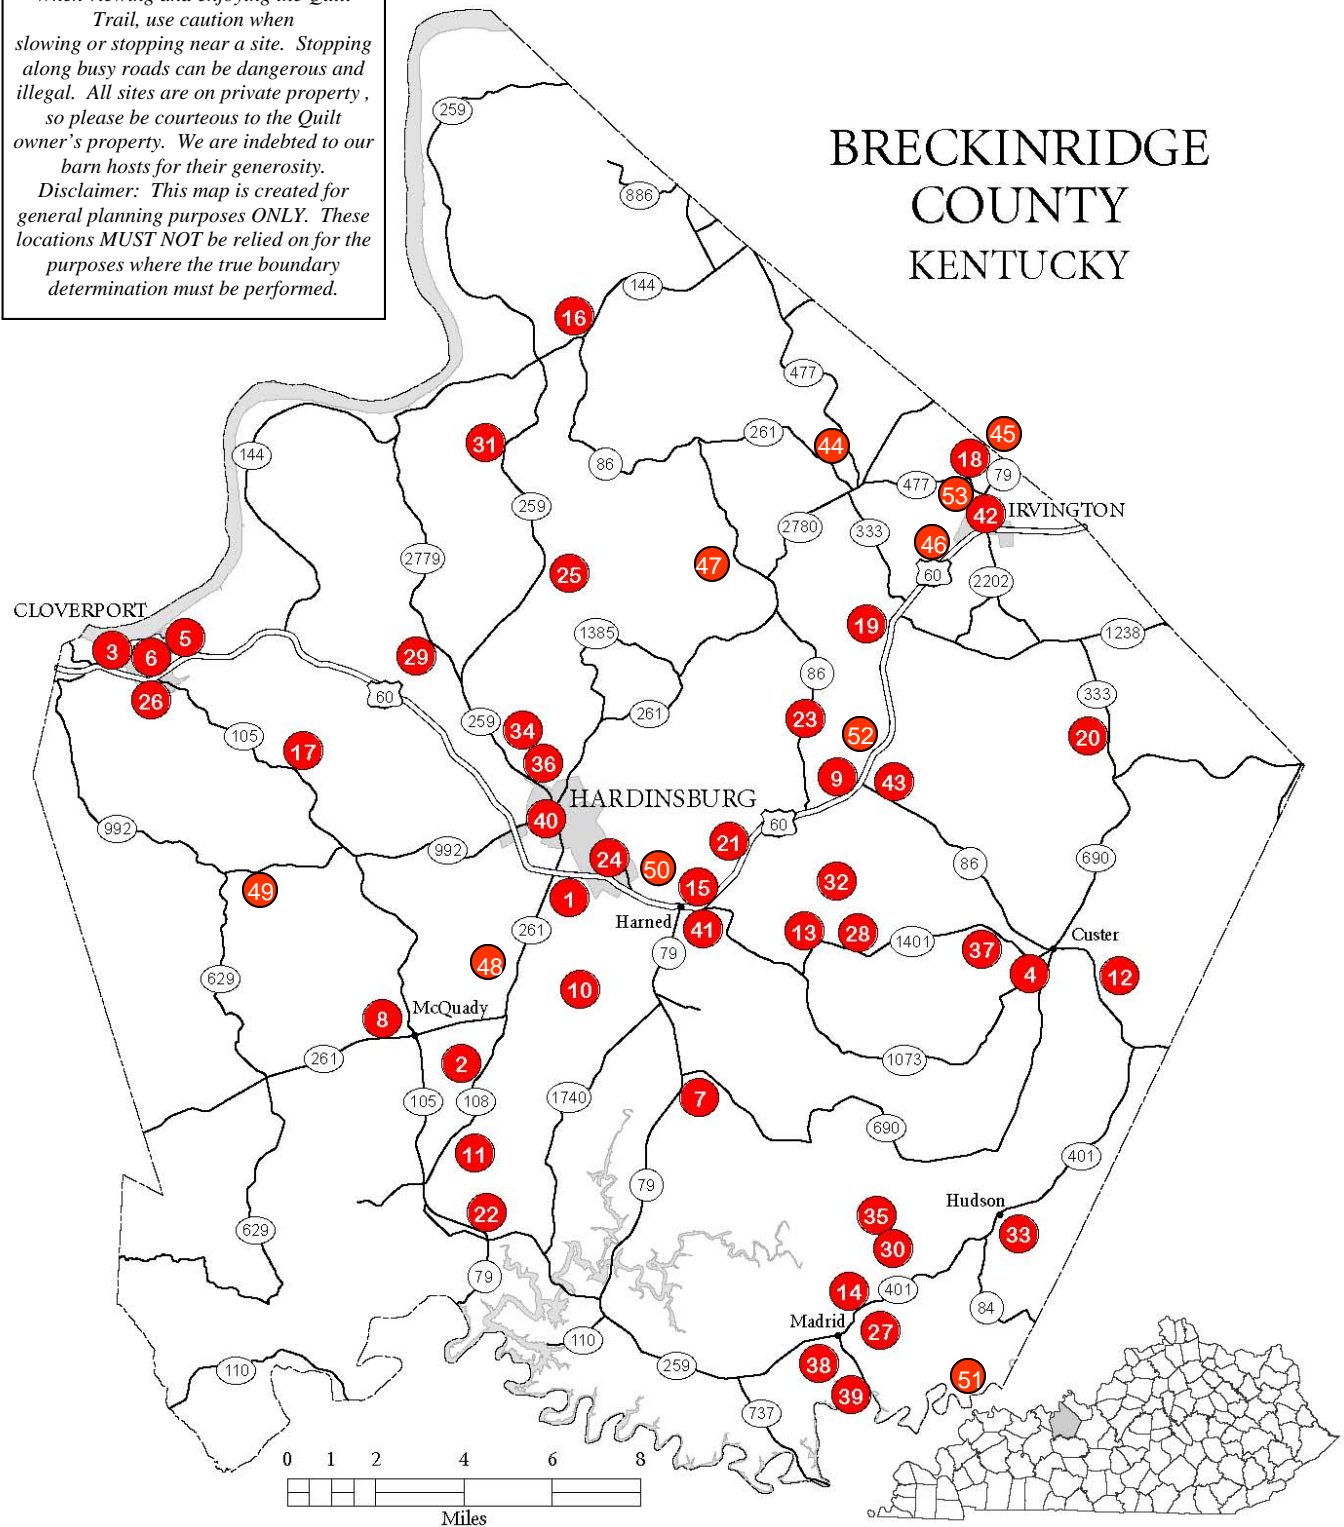

Breckinridge County Cooperative Extension Service
Katie Alexander, CEA for Family & Consumer Science
1377 S HWY 261
Hardinsburg, KY 40143
(270) 756-2182
Email: katie.alexander@uky.edu

OR

Breckinridge County Chamber of Commerce
Sherry Stith
224 S Main Street
Hardinsburg, KY 40143
(270) 756-0268

OR

<http://ces.ca.uky.edu/breckinridge>

Thank you to the following for their support and donations to the Breckinridge County Clothesline of Quilts Project:

- Lincoln RC&D
- Sherwin Williams
- Meade County RECC
- The Herald News
- Breckinridge County Rotary Club
- Breckinridge County Farm Bureau
- Breckinridge County Extension Board
- Breckinridge County Conservation District
- Breckinridge County Chamber of Commerce
- Breckinridge County Extension Office

Revision: 08/16/2010

Educational programs of the Kentucky Cooperative Extension Service serve all people regardless of race, color, age, sex, religion, disability or national origin.

When viewing and enjoying the Quilt Trail, use caution when slowing or stopping near a site. Stopping along busy roads can be dangerous and illegal. All sites are on private property, so please be courteous to the Quilt owner's property. We are indebted to our barn hosts for their generosity.
Disclaimer: This map is created for general planning purposes ONLY. These locations MUST NOT be relied on for the purposes where the true boundary determination must be performed.

**BRECKINRIDGE
COUNTY
KENTUCKY**

**The Breckinridge County
Clothesline of Quilts**

**A partnership between
Lincoln RC & D, Meade County
RECC, Future Business Leaders of
America and Breckinridge County
Extension Service**